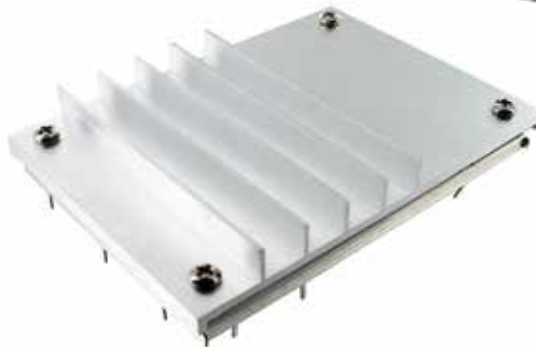

Genesis also provides various thermal / shielding solutions for different applications. We have off-the-shelf standard products and fully customizable options.

<b>Genesis Part No.</b>	<b>Shield Description and Sizing Information</b>
GT23-601029	Shield Can: 10.50 mm Wide x 13.60 mm Long x 2.50 mm High, 0.20 Thickness plus Cover
GT26-601840	Shield Can: 12.20 mm Wide x 42.70 mm Long x 9.75 mm High, 0.20 Thickness
GT26-602130	Shield Can: 12.40 mm Wide x 16.51 mm Long x 3.30 mm High, 0.30 Thickness plus Cover
Gti08-60058	Shield Can: 12.70 mm Wide x 12.70 mm Long x 3.81 mm High, 0.40 Thickness
GT23-601153	Shield Can: 127.62 mm Wide x 133.24 mm Long x 20.00 mm High, 0.60 Thickness plus Cover
GT20-300255	Shield Can: 13.08 mm Wide x 18.80 mm Long x 3.71 mm High, 0.40 Thickness
GT17-600625	Shield Can: 14.47 mm Wide x 35.43 mm Long x 4.50 mm High, 0.50 Thickness plus Cover
GT20-600779	Shield Can: 14.55 mm Wide x 29.80 mm Long x 1.65 mm High, 0.20 Thickness plus Cover
Gti10-60540	Shield Can: 15.80 mm Wide x 31.60 mm Long x 12.00 mm High, 0.30 Thickness
GT26-601989	Shield Can: 16.10 mm Wide x 81.90 mm Long x 3.81 mm High, 0.20 Thickness
Gti09-60266	Shield Can: 16.26 mm Wide x 38.10 mm Long x 3.56 mm High, 0.25 Thickness plus Cover
Gti10-60539	Shield Can: 17.80 mm Wide x 27.50 mm Long x 5.00 mm High, 0.30 Thickness
GT26-601985	Shield Can: 19.55 mm Wide x 28.57 mm Long x 5.00 mm High, 0.50 Thickness plus Cover
GT17-600621	Shield Can: 19.55 mm Wide x 51.05 mm Long x 4.50 mm High, 0.50 Thickness plus Cover
GT26-601956	Shield Can: 19.93 mm Wide x 56.15 mm Long x 4.01 mm High, 0.20 Thickness
Gti10-30075	Shield Can: 19.99 mm Wide x 24.99 mm Long x 4.19 mm High, 0.40 Thickness plus Cover
GT17-600623	Shield Can: 20.31 mm Wide x 25.90 mm Long x 4.50 mm High, 0.50 Thickness plus Cover
Gti10-60391	Shield Can: 20.50 mm Wide x 35.50 mm Long x 6.00 mm High, 0.50 Thickness plus Cover
GT26-601837	Shield Can: 21.20 mm Wide x 46.50 mm Long x 3.80 mm High, 0.20 Thickness plus Cover
510-10048-01	Shield Can: 21.95 mm Wide x 25.80 mm Long x 3.81 mm High, 0.20 Thickness
GT17-600435	Shield Can: 22.10 mm Wide x 24.00 mm Long x 6.00 mm High, 0.50 Thickness plus Cover
GT26-601964	Shield Can: 23.17 mm Wide x 52.20 mm Long x 3.80 mm High, 0.20 Thickness
Gti10-60732	Shield Can: 23.26 mm Wide x 25.80 mm Long x 11.50 mm High, 0.40 Thickness plus Cover
GT17-600627	Shield Can: 23.36 mm Wide x 23.36 mm Long x 4.50 mm High, 0.50 Thickness plus Cover
510-10033-01	Shield Can: 23.95 mm Wide x 26.60 mm Long x 7.70 mm High, 0.20 Thickness
GT23-601519	Shield Can: 24.38 mm Wide x 27.18 mm Long x 3.81 mm High, 0.40 Thickness plus Cover
GT23-601429	Shield Can: 24.3 mm Wide x 24.3 mm Long x 2.50 mm High, 0.30 Thickness
Gti10-60393	Shield Can: 24.50 mm Wide x 49.20 mm Long x 6.00 mm High, 0.50 Thickness plus Cover
Gti08-60024	Shield Can: 25.00 mm Wide x 83.50 mm Long x 8.00 mm High, 0.50 Thickness plus Cover
GT26-601987	Shield Can: 25.24 mm Wide x 27.32 mm Long x 5.00 mm High, 0.50 Thickness plus Cover
Gti09-60295	Shield Can: 25.40 mm Wide x 74.80 mm Long x 6.00 mm High, 0.50 Thickness plus Cover
Gti09-60356	Shield Can: 25.40 mm Wide x 74.80 mm Long x 6.00 mm High, 0.50 Thickness plus Cover
GT17-600441	Shield Can: 25.50 mm Wide x 37.50 mm Long x 6.00 mm High, 0.50 Thickness plus Cover
Gti10-60526	Shield Can: 25.90 mm Wide x 68.33 mm Long x 11.50 mm High, 0.50 Thickness plus Cover
GT26-602133	Shield Can: 26.50 mm Wide x 70.00 mm Long x 6.00 mm High, 0.50 Thickness plus Cover
GT17-600465	Shield Can: 26.50 mm Wide x 26.50 mm Long x 3.50 mm High, 0.50 Thickness
Gti09-60251	Shield Can: 26.80 mm Wide x 36.20 mm Long x 3.84 mm High, 0.25 Thickness
GT17-600584	Shield Can: 28.25 mm Wide x 44.95 mm Long x 4.50 mm High, 0.30 Thickness plus Cover
GT17-600477	Shield Can: 28.30 mm Wide x 32.36 mm Long x 16.38 mm High, 0.60 Thickness plus Cover
GT26-602128	Shield Can: 28.70 mm Wide x 47.86 mm Long x 1.80 mm High, 0.30 Thickness
GT20-600699	Shield Can: 29.20 mm Wide x 67.00 mm Long x 3.00 mm High, 0.30 Thickness plus Cover
GT23-601560	Shield Can: 29.24 mm Wide x 32.58 mm Long x 2.20 mm High, 0.30 Thickness plus Cover
GT23-601445	Shield Can: 29.50 mm Wide x 40.70 mm Long x 3.00 mm High, 0.30 Thickness plus Cover